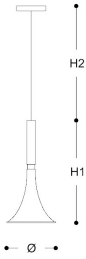

7026 / SP

BAFFO

Pendant with transparent glass shaded in titanium, gold or white colour. Metal structure matched with the glass finish. Modern Catalogue Incanto.

DESIGNER

Matteo Bianchi

Technical draw, dimensions and light sources refer to the main photo