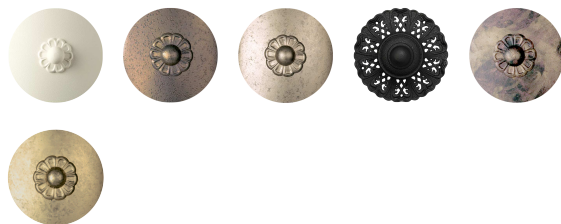

EARLY AMERICAN
ER1006

OPTIONS

Spectra Crystal (A), Heritage Crystal (H),
Crystals From Swarovski (S)

-06, -23, -48, -59, -76, -44

SPECIFICATIONS

Type:	Chandelier
↔ Width/Length:	25in / 64cm
↕ Height:	19.5in / 50cm
↓ Chain Length:	40in / 102cm
⬇ Hang Weight:	12lbs / 5.4kg
Bulb Count:	6
Bulb Info:	(6) E12, 60 MAX, B10**
Voltage:	110V

*Bulb Included **Bulb Not Included